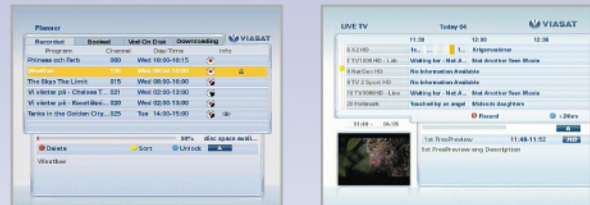

Software

- OS : Linux
- Middleware : NDS Mediahighway
- CAS : NDS
- PVR : NDS XTV
- EPG : NDS Viasat EPG
  - Language : Sweden, Norway, Denmark, Finland, English, Latvian, Russian, Estonian, Lithuania.

[User Interfaces]